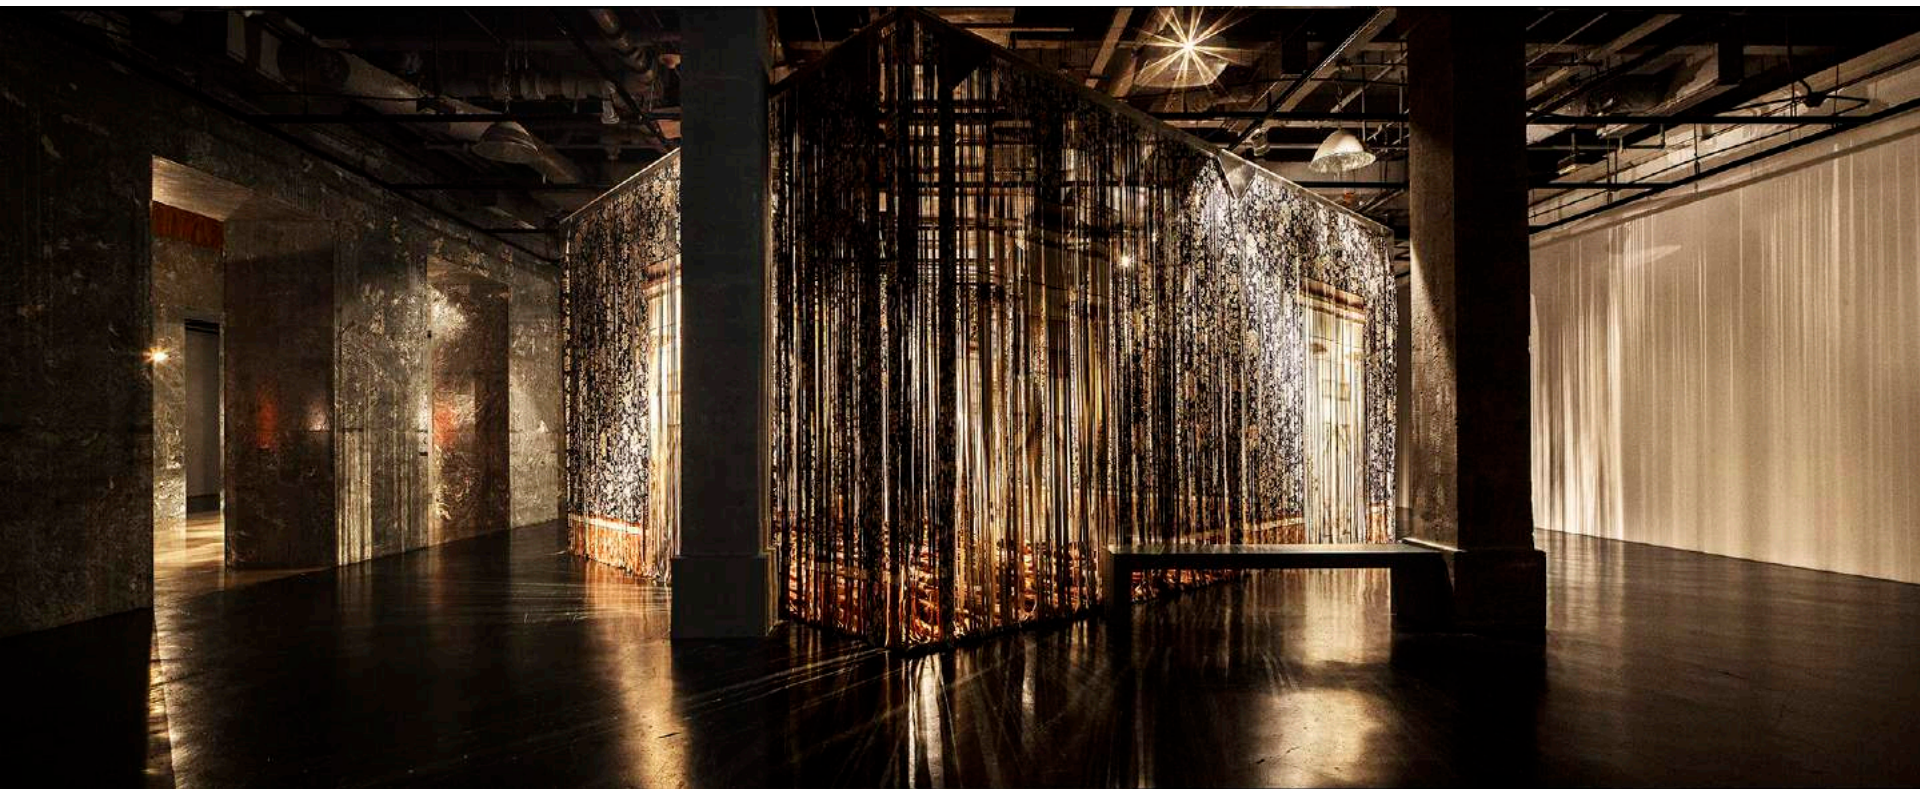

Shanghai Gallery of Art is located on the third floor of No. 3 on the Bund, an iconic building of Shanghai. Designed by the world famous architect, Michael Graves, it houses an approximately 1,000-square-meter exhibition space, a VIP room as well as a collection area. With its superb location and facilities, SGA is one of the most influential galleries in China.

展览空间 — 前台入口 Exhibition Space – Reception

展览空间 — 大厅 Exhibition Space — Main Space

展厅空间 — 中庭 Exhibition Space — The Atrium

沪申画廊独家江景

Exclusive river view from Shanghai Gallery of Art

SHANGHAI
GALLERY
OF ART 沪申画廊

沪申画廊独家江景

Exclusive river view from Shanghai Gallery of Art

SHANGHAI
GALLERY
OF ART | 沪申画廊

艺术展览 Exhibitions

国王与我 *The King and I*

2017.01.10 – 02.09

艺术展览 Exhibitions

慈悲与智慧 *Maitreya Karuna & Prajna*