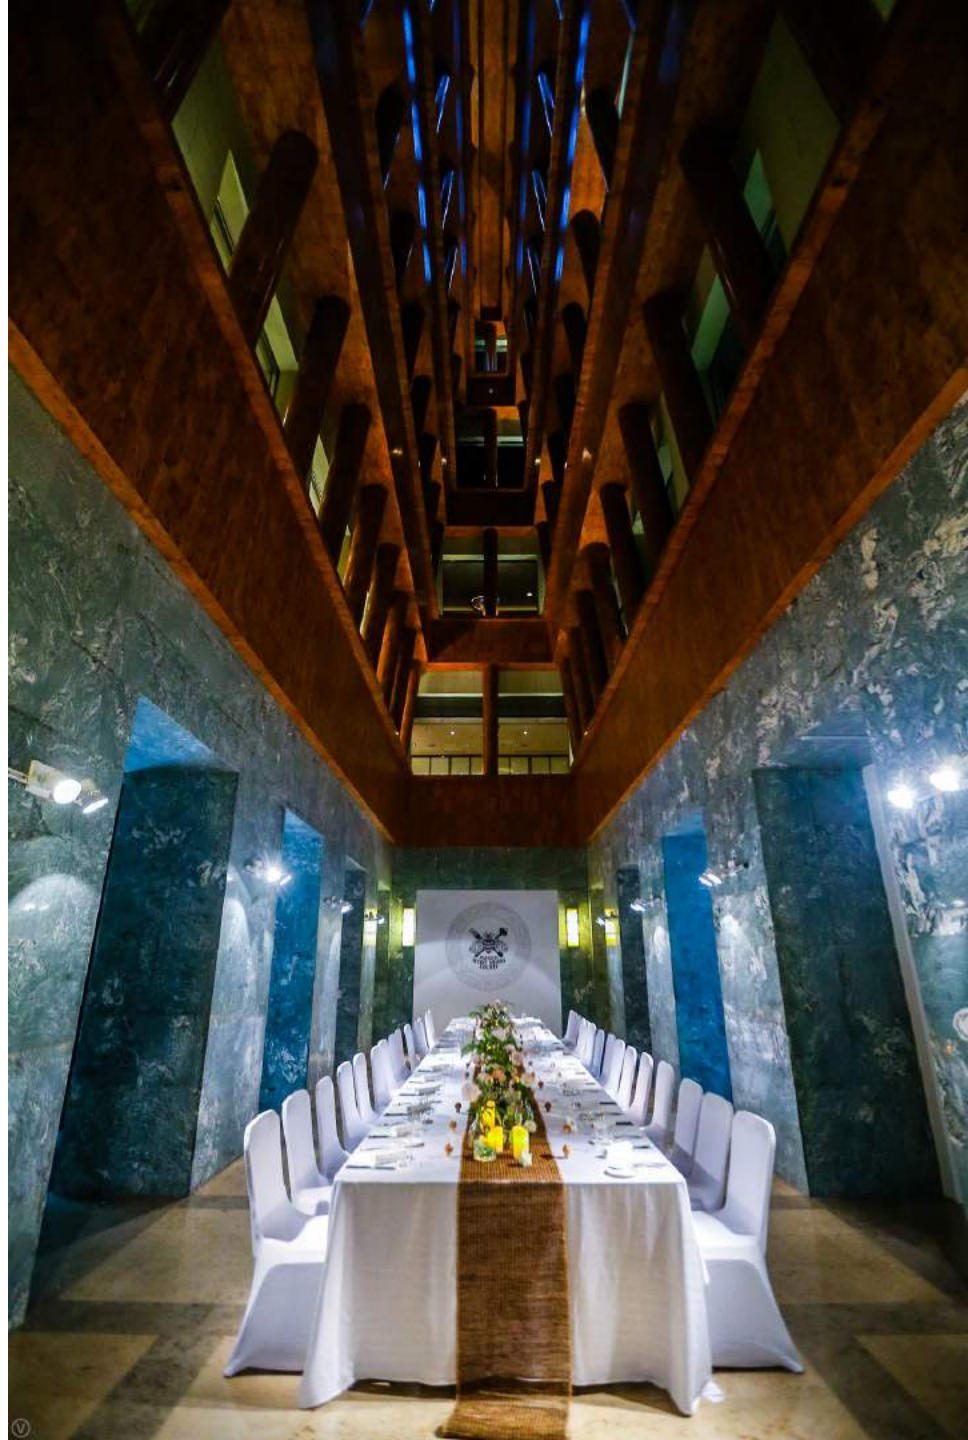

画廊概况 Gallery Brief

- 位于外滩三号 三楼
- 3rd Floor, Three on the Bund
- 场地租赁可用面积1000平方米
- Usable Area for Venue Rental: 800 m²
- 对公众免费开放
- Open to the Public for Free
- 开放时间: 10:00 AM — 7:00 PM, 每日开放
- Open Time: 10:00 AM — 7:00 PM, Daily
- 首展于2004年元月
- First Exhibited in January 2004
- 专注中国当代艺术
- Focus on Chinese Contemporary Art