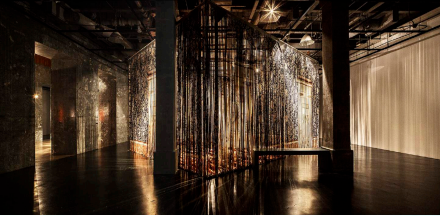

画廊介绍 Introduction

沪申画廊坐落于外滩三号三层，由建筑大师Michael Graves担纲设计，拥有大约1000平方米的展示空间，以及贵宾室和专业画库。其无与伦比的地理位置、专业设施和硬件条件堪称中国画廊之翘首。

Shanghai Gallery of Art is located on the third floor of No. 3 on the Bund, an iconic building of Shanghai. Designed by the world famous architect, Michael Graves, it houses an approximately 1,000-square-meter exhibition space, a VIP room as well as a collection area. With its superb location and facilities, SGA is one of the most influential galleries in China.