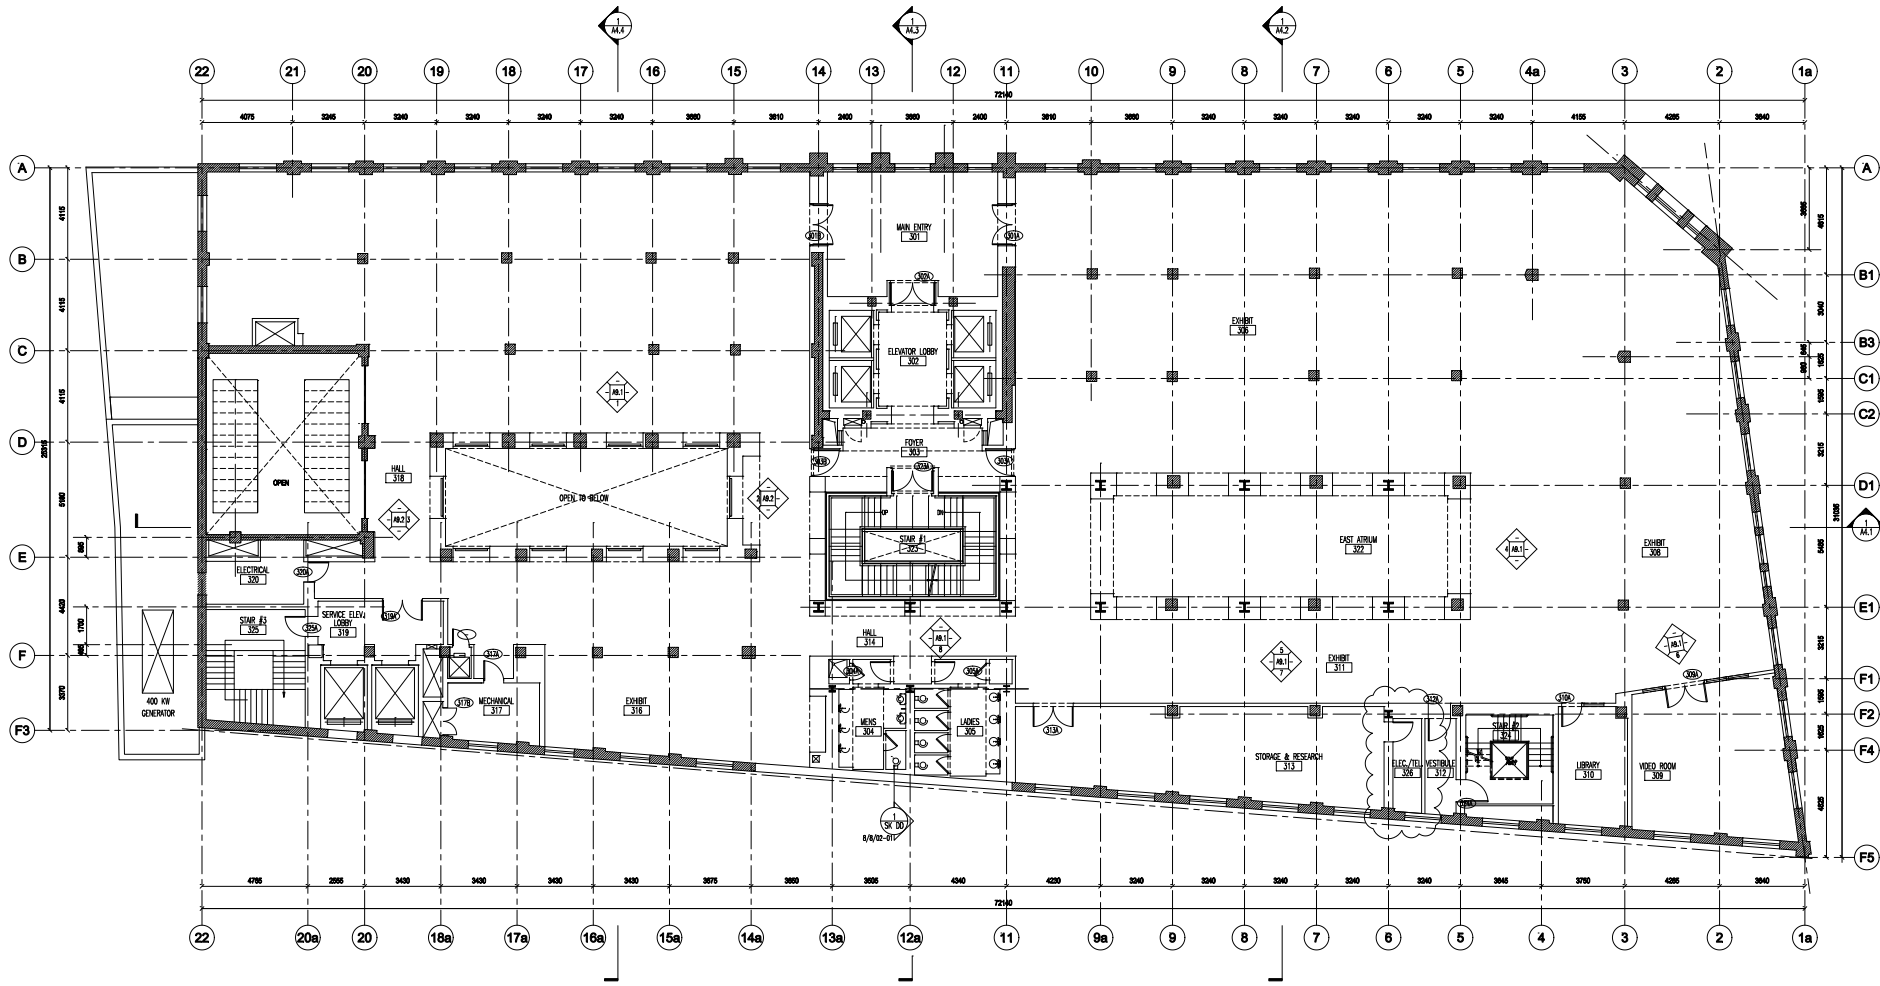

CAD

WFL Consultants Asia, Limited 1000 799 Zhou Jie Road Shanghai, 200000, China Tel: (86 21) 6460-5199 Fax: (86 21) 6151-2614	Michael Graves & Associates, Inc. Design Architect 241 Nassau Street Princeton, New Jersey 08540 Tel: (609) 785-1000 Fax: (609) 785-1000	Architectural Designer & Research Institute of Tongji University 1500 Hongyuan Road Shanghai, 200092, China Tel: (86 21) 5506-7100 Fax: (86 21) 5506-7100	Parsons Brinckerhoff Engineering Tech. Co. Ltd. Mechanical & Electrical 118 Zhongyuan Road East Tower Shanghai, 200004, China Tel: (86 21) 6427-1188 Fax: (86 21) 6476-2288	Shanghai GT Courtyard Cultural Invest. Co. Ltd. Owner 18 Zhongyuan Yi Rd. East Tower 217 Shanghai, 200004, China Tel: (86 21) 6222-2222 Fax: (86 21) 6222-2222	Shanghai GT Real Estate Development Co. Ltd. Developer 50 Gaoqiang Road Shanghai, 200000, China Tel: (86 21) 6222-2222 Fax: (86 21) 6222-2222	Gannan Construction (China) Limited Project & Construction Manager 100 Yim An Road East Union Building - Room 2004 Shanghai, 200006, China Tel: (86 21) 6222-2222 Fax: (86 21) 6222-2222	Project SHANGHAI BUND ARTS CENTRE #1 Zhong Shan Road 11 Road Shanghai, China 200004 Project #2106	Issued To Date Drawn By Checked By Approved By	Scale No. Sheets	Sheet No. Date