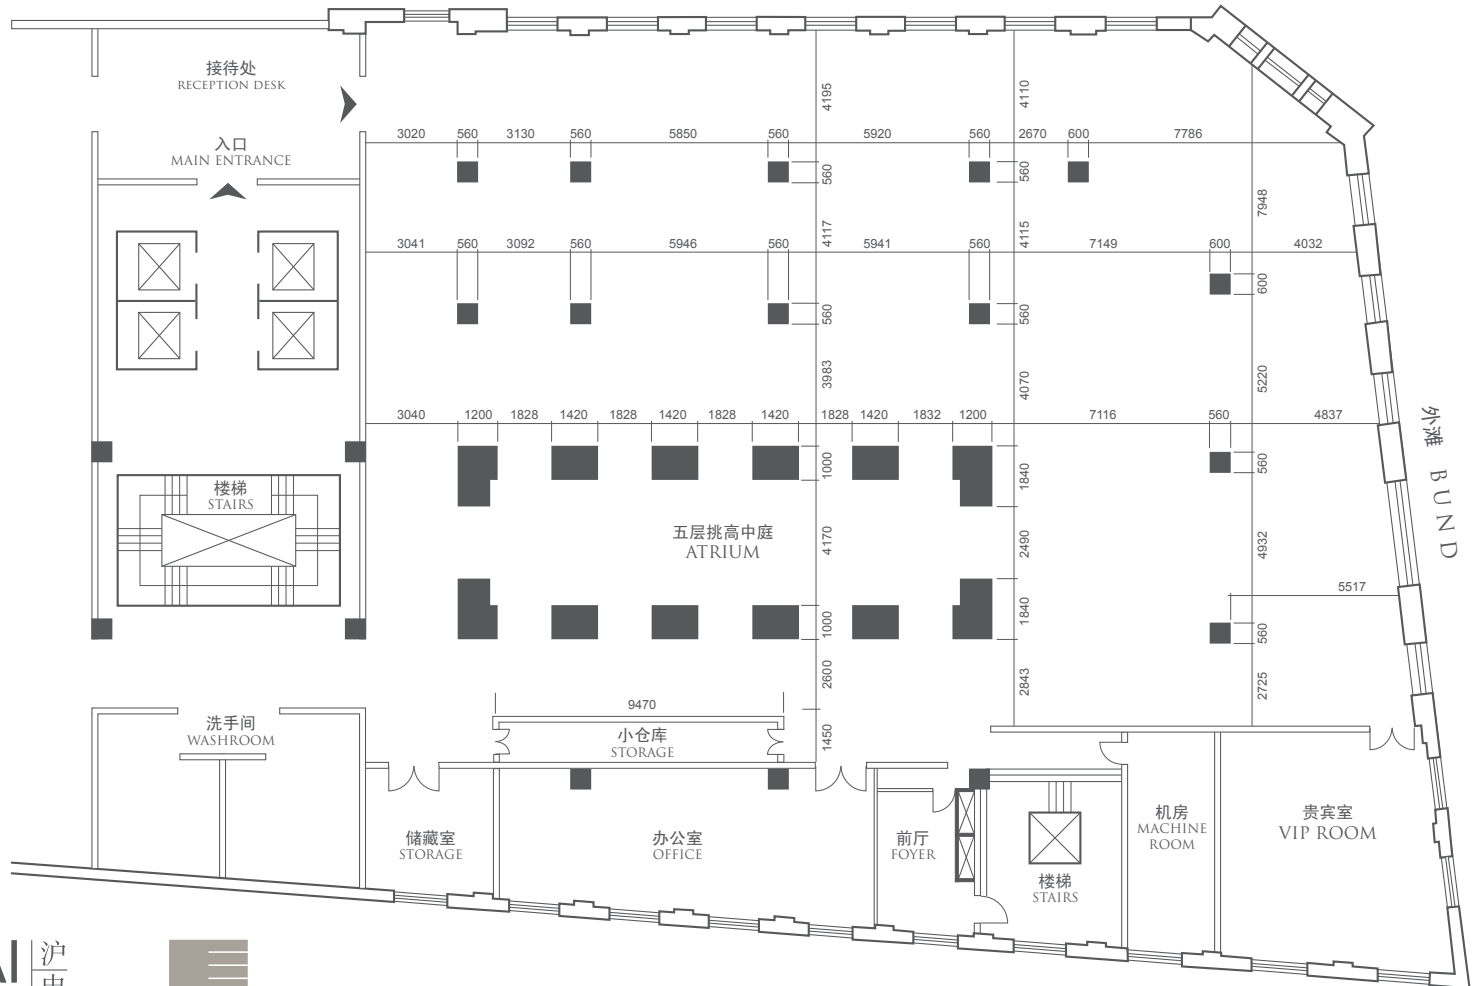

在外滩三号有几家著名的得奖餐厅供您选择，以满足会事需要。沪申画廊足以满足不同顾客的不同需求。

- UNICO 2F
- Jean Georges 4F
- Canton Table 5F
- Mercato 6F
- P.O.P 7F

* 沪申画廊不允许不具备外卖执照资格（由上海市食品药品监督管理局颁发）的餐饮公司提供场地租赁活动的酒水和食物

* Shanghai Gallery of Art forbids catering suppliers which don't obtain Outside Catering Service License issued by the Shanghai Food and Drug Regulatory Administration

平面图 Floor Plan

Shanghai Gallery of Art Three on the Bund
 外滩三号 沪申画廊
 No.3 The Bund 3rd Floor, 3 Zhong Shan Dong Yi Road Shanghai 200002 China
 中国上海 中山东一路三三三号楼
 T: 8621-63215757
 F: 8621-53500069
 www.shanghaigalleryofart.com
 www.threeonthebund.com